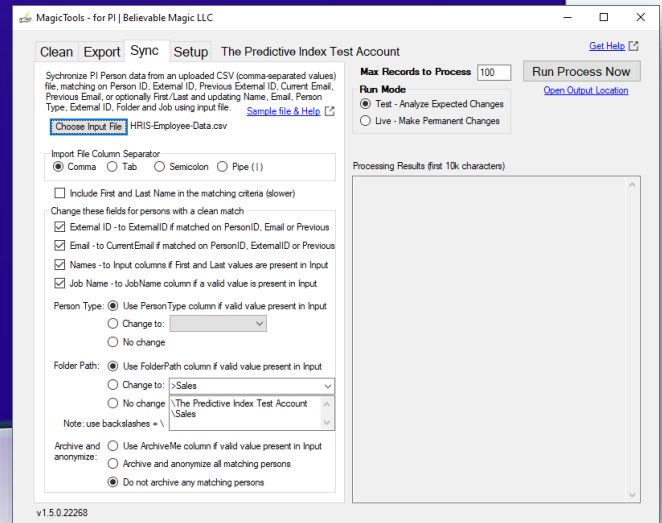

# MagicTools™ – for PI

Do more with your Predictive Index™ data by making it:

- Clean
- Current
- Connectable

## Clean Data

Over time, PI data can become cluttered with expired assessments and duplicate data, frustrating your efforts to find what you need.

MagicTools™ Clean removes expired and duplicated assessments, leaving behind only people who have useful assessment data.